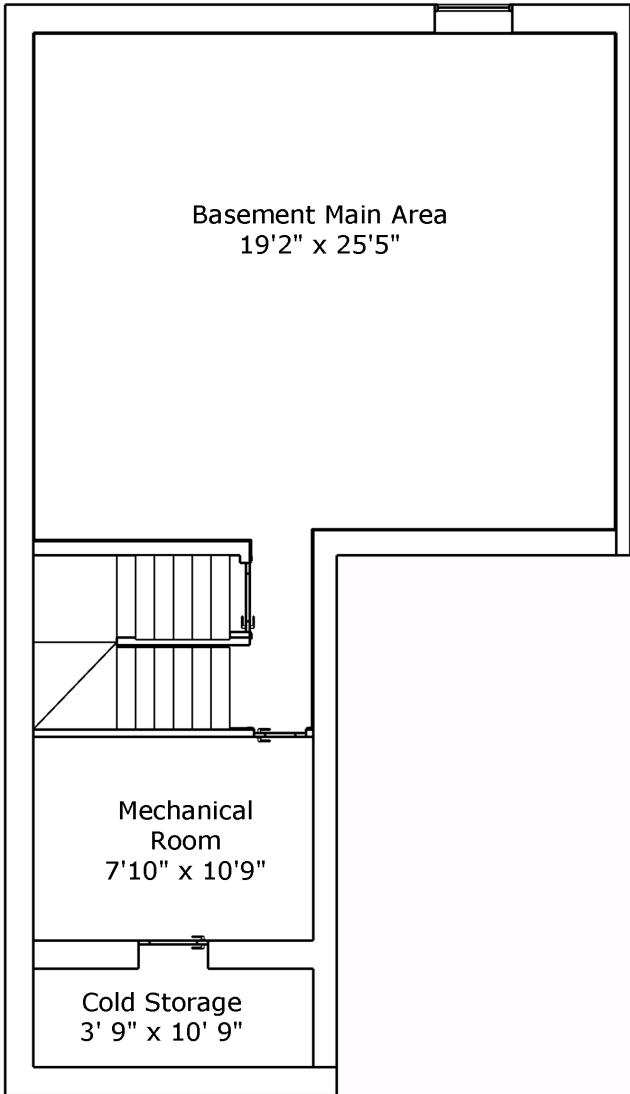

TOWNHOUSE

2260 Square Feet

Basement Dimensions

1st Floor Dimensions

2nd Floor Dimensions