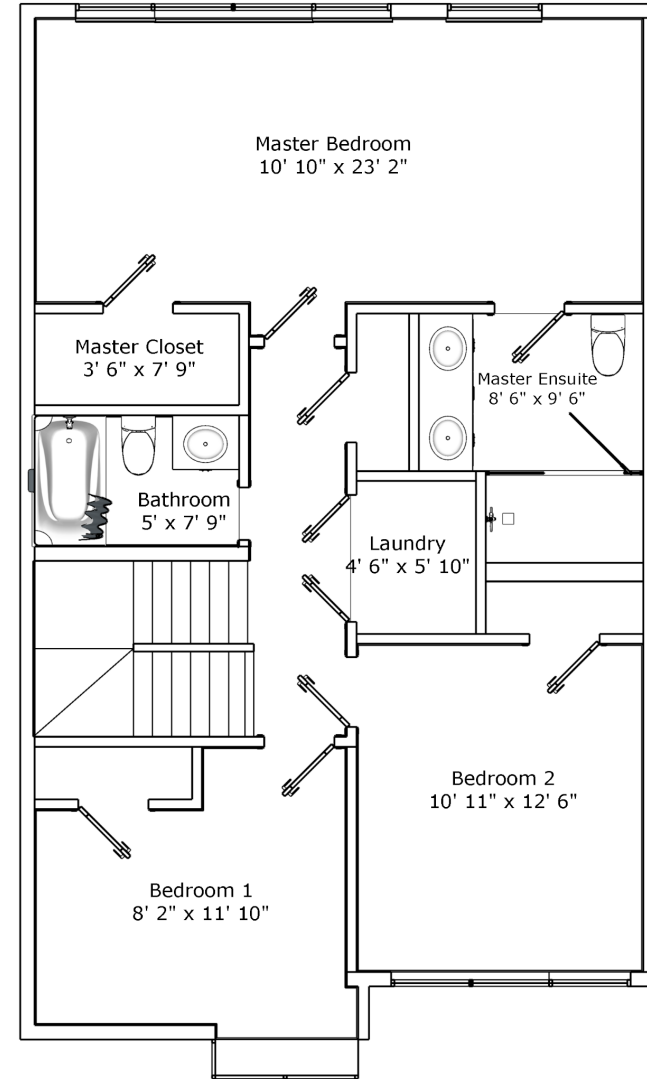

TOWNHOUSE

2260 Square Feet

Basement Dimensions

1st Floor Dimensions

2nd Floor Dimensions