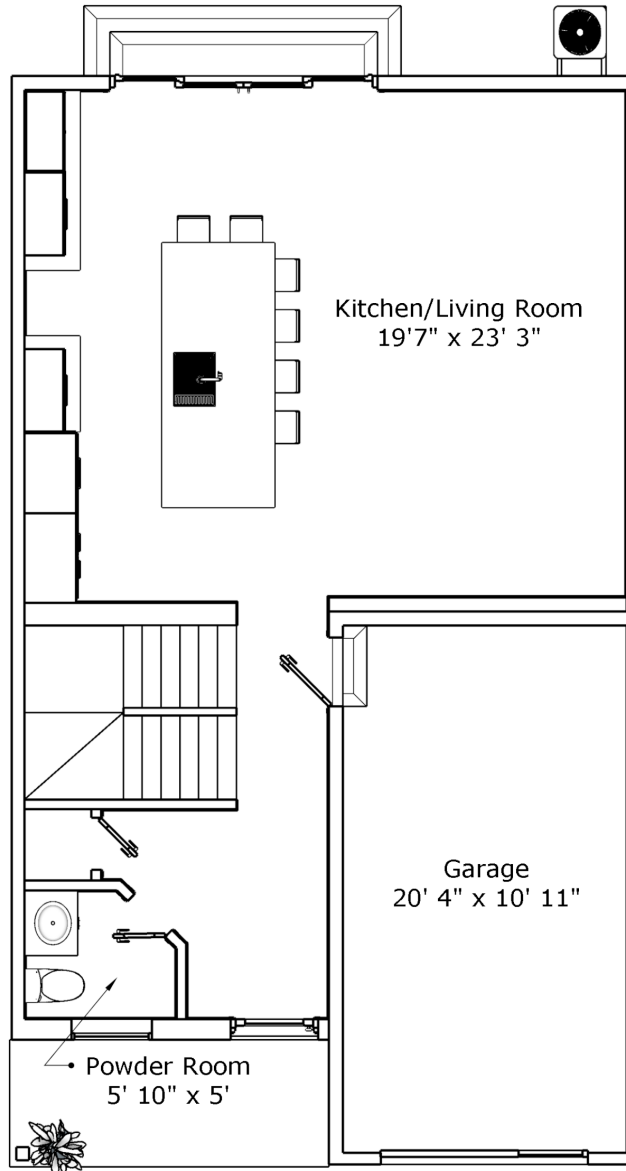

TOWNHOUSE

2260 Square Feet

Basement Dimensions

1st Floor Dimensions

2nd Floor Dimensions