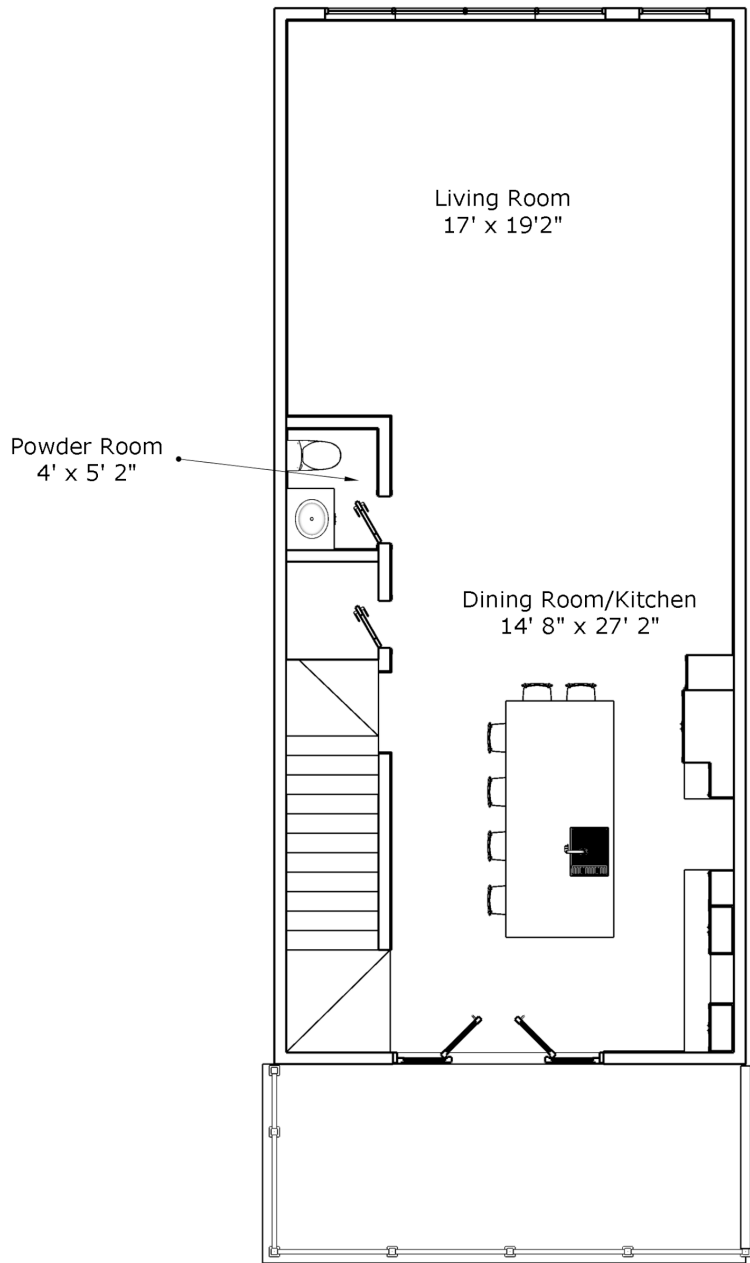

CONDO B 1800 Square Feet

Main Level Dimensions

Upper Level Dimensions