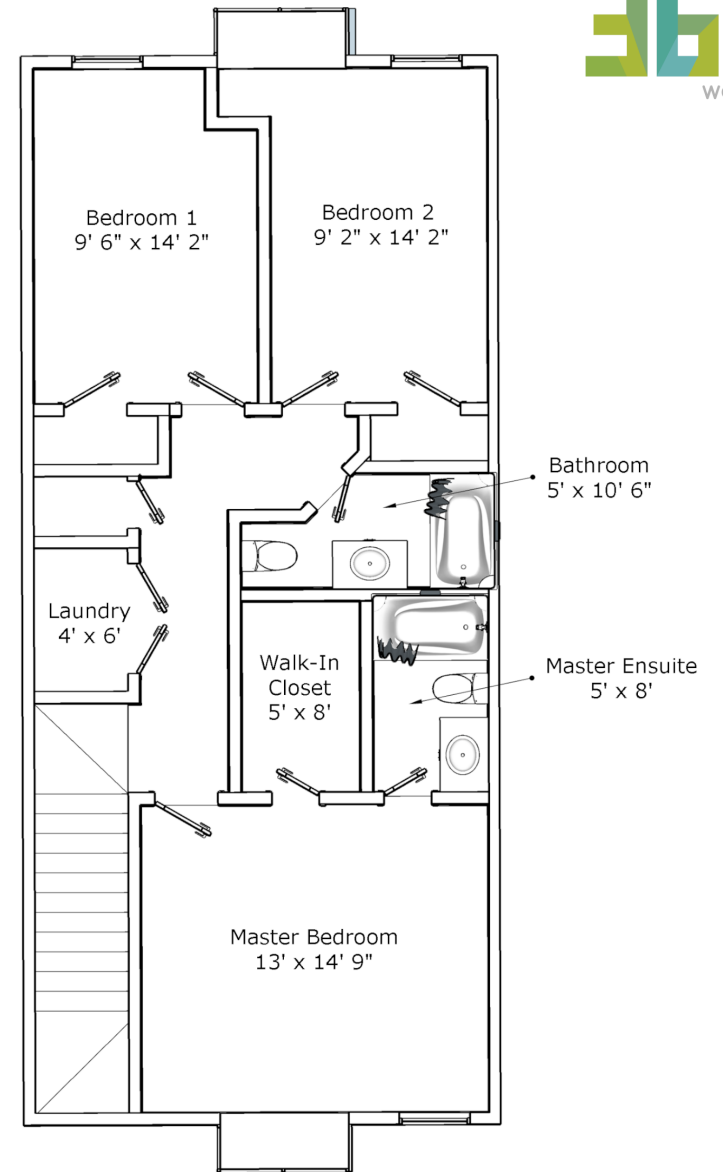

CONDO B 1800 Square Feet

Main Level Dimensions

Upper Level Dimensions