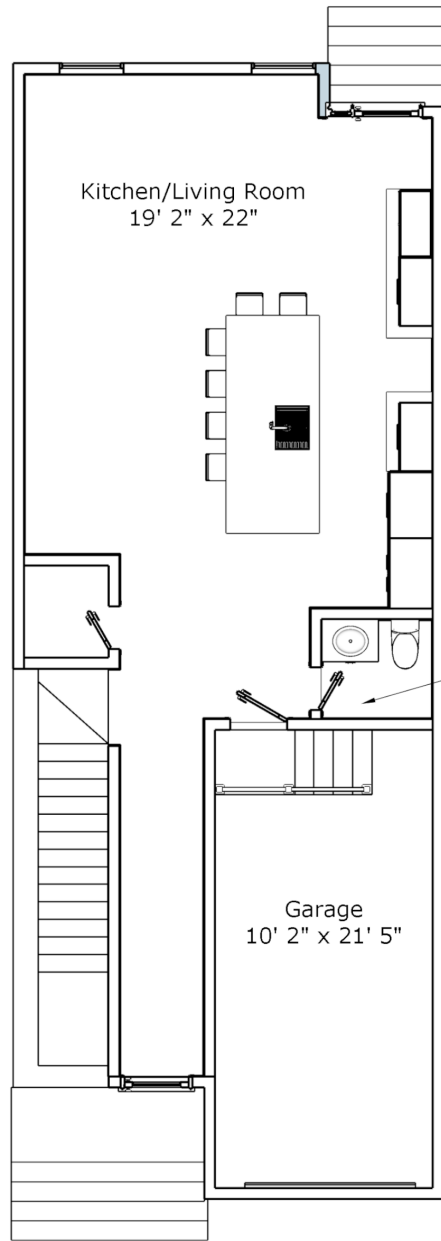

CONDO A 1510 Square Feet

Main Level Dimensions

Lower Level Dimensions